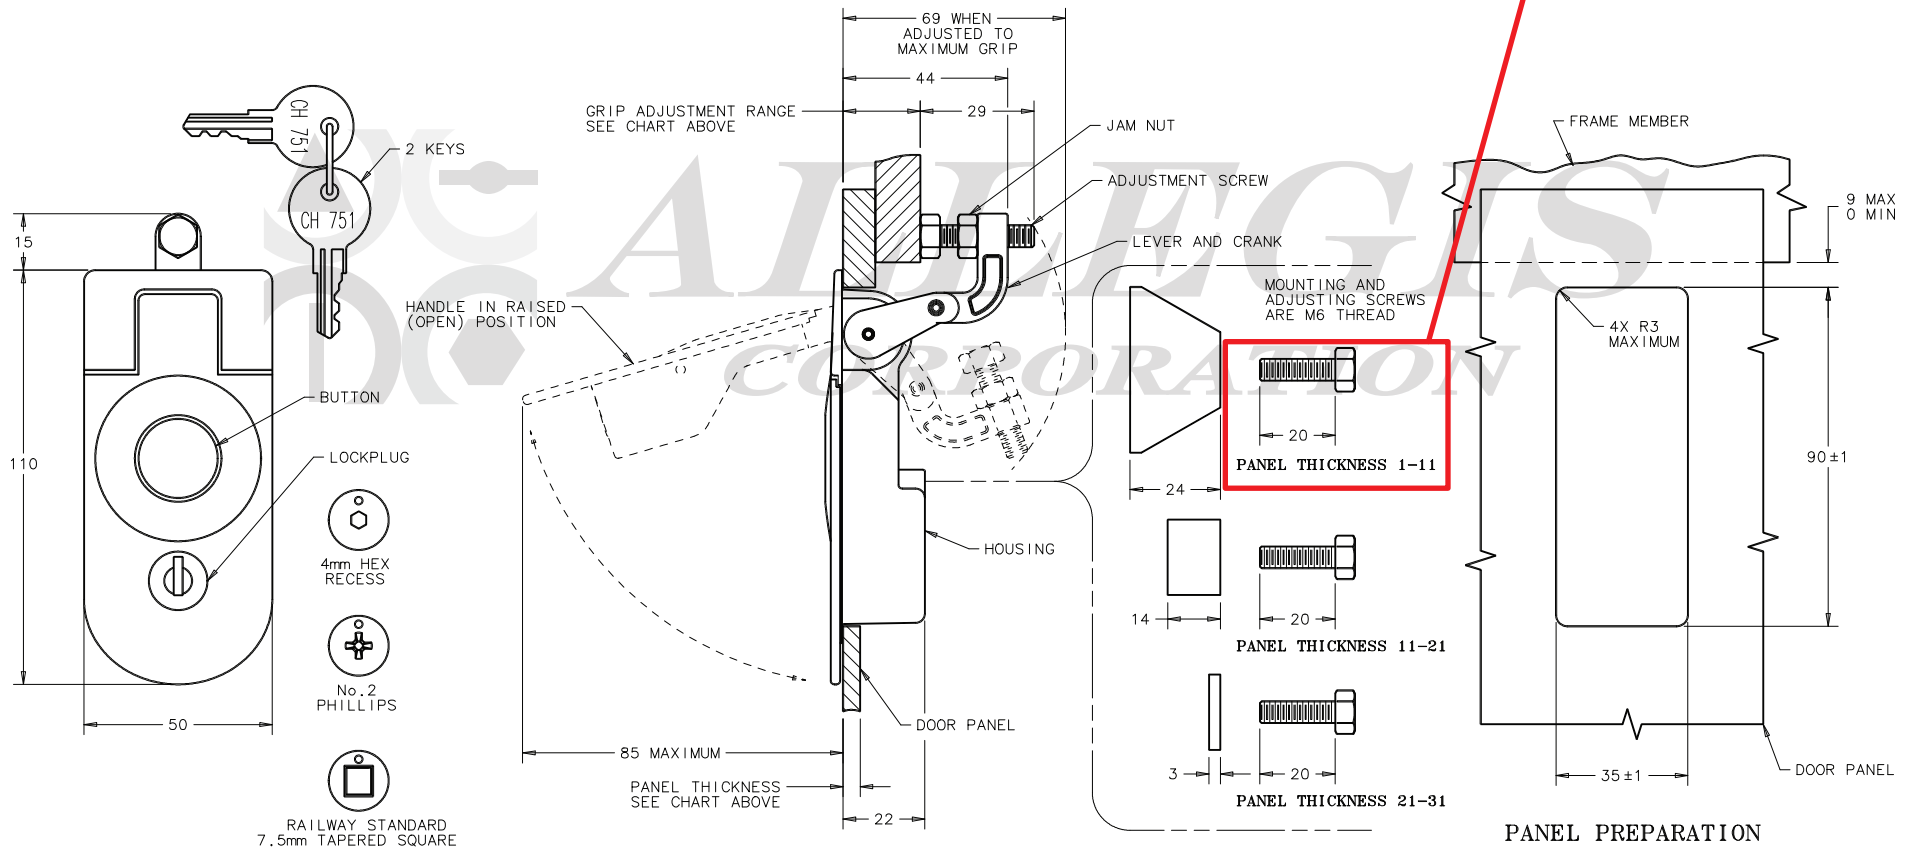

PANEL THICKNESS	MED. LEVER GRIP RANGE	STANDARD KEY LOCK
1-11	14-29	C5-21-2X

www.ALLEGISCORP.com		MATERIAL / FINISH :	
1-866-378-7550		Zinc Alloy w/ Black powder coat	
REV. :	DATE :	DESCRIPTION :	DRAWING NO. :
1 : 1	1-10-2013	Lever Latch	C5-21-25